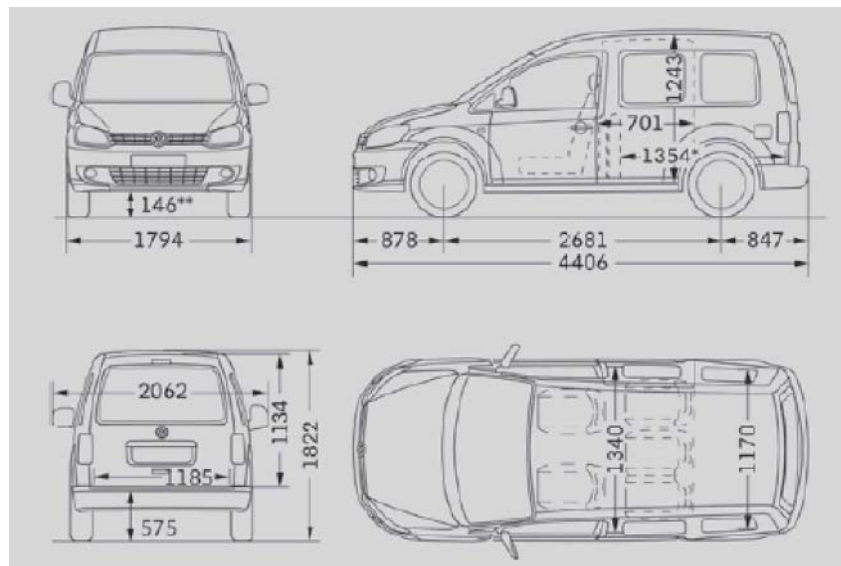

THE CADDY LIFE AND CADDY MAXI LIFE Specifications / December 2010

TECHNICAL SPECIFICATIONS

Caddy Life 5 Seater