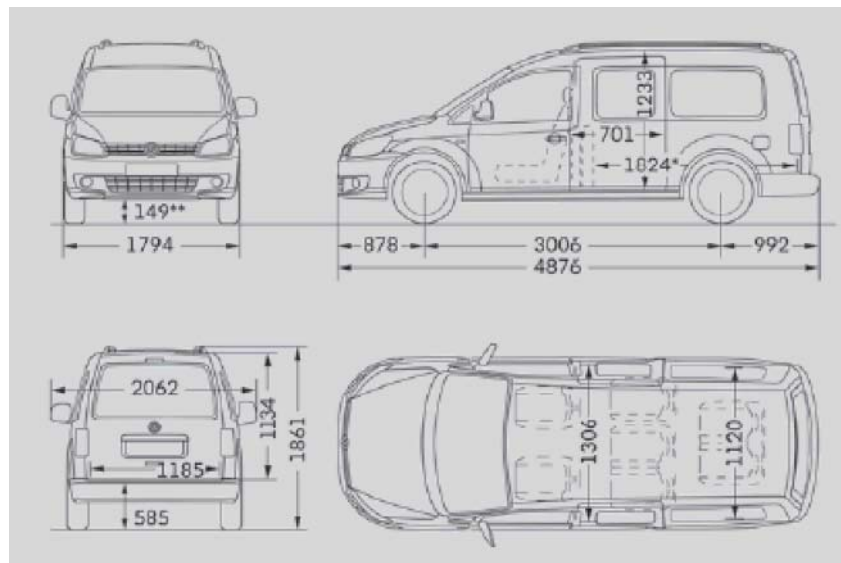

THE CADDY LIFE AND CADDY MAXI LIFE Specifications / December 2010

TECHNICAL SPECIFICATIONS

Weights	Caddy Life TDI250 (5 seats)	Caddy Maxi Life TDI250	Caddy Maxi Life TDI320
Towing capacity, braked / un-braked	1300kg / 710kg	1300kg / 710kg	1300kg / 710kg
Towing downball load	75kg		
	Life TDI250	Maxi TDI250	Maxi TDI320
Kerb weight	1541 (Man)	–	–
	1561 (DSG)	1695 (DSG)	1715
Payload	700	585	565
Dimensions	SWB	LWB	
Length, mm	4406	4876	
Width, mm	1794	1794	
Height std	1822	1861	
Wheelbase, mm	2681	3006	
Interior Dimensions	Behind 1st row No seats	Behind 2nd row / behind 1st row / no seats	
Load volume, Litres	918 3200	530 / 1350 / 3880	
Maximum length, mm (no seats)	1781	2250	
Length, mm (behind 1st row)	1354	1824	
Maximum width, mm	1340	1306	
Maximum width at wheelarches, mm	1170	1120	
Maximum height, mm	1243	1233	
Cargo entry			
Rear tailgate width, mm		1185	
Rear tailgate height, mm		1134	
Lateral sliding doors width, mm		701	
Lateral sliding doors height, mm		1084	
Tie down points		4	
Warranty			
Vehicle		3 Years, Unlimited km	
Paint / Corrosion		3 Years / 12 Years	
Road side assistance		3 Years, Unlimited km	

THE CADDY LIFE AND CADDY MAXI LIFE Specifications / December 2010

TECHNICAL SPECIFICATIONS

Caddy Life 5 Seater

Caddy Life 7 Seater

THE CADDY LIFE AND CADDY MAXI LIFE Specifications / December 2010

TECHNICAL SPECIFICATIONS