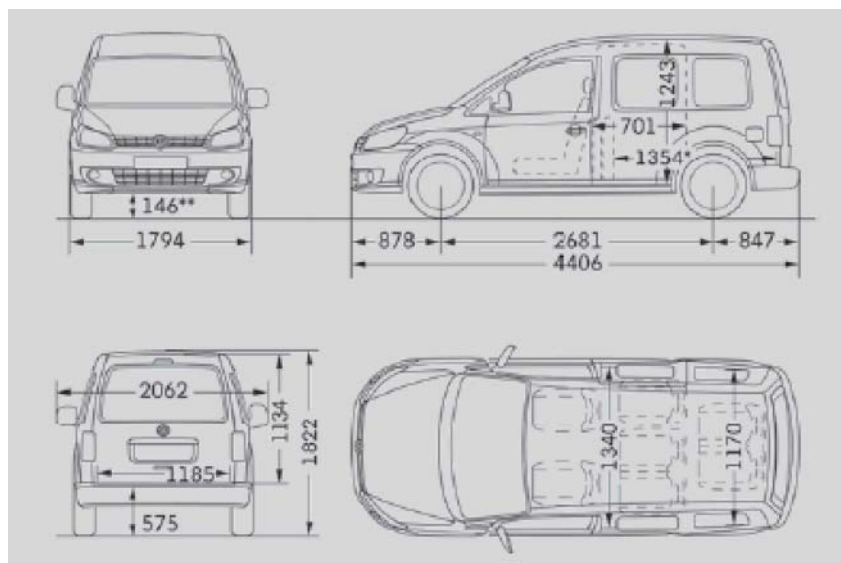

THE CADDY LIFE AND CADDY MAXI LIFE Specifications / December 2010

TECHNICAL SPECIFICATIONS

Weights	Caddy Life TDI250 (5 seats)	Caddy Maxi Life TDI250	Caddy Maxi Life TDI320
Towing capacity, braked / un-braked	1300kg / 710kg	1300kg / 710kg	1300kg / 710kg
Towing downball load	75kg		
	Life TDI250	Maxi TDI250	Maxi TDI320
Kerb weight	1541 (Man)	–	–
	1561 (DSG)	1695 (DSG)	1715
Payload	700	585	565
Dimensions	SWB	LWB	
Length, mm	4406	4876	
Width, mm	1794	1794	
Height std	1822	1861	
Wheelbase, mm	2681	3006	
Interior Dimensions	Behind 1st row No seats	Behind 2nd row / behind 1st row / no seats	
Load volume, Litres	918 3200	530 / 1350 / 3880	
Maximum length, mm (no seats)	1781	2250	
Length, mm (behind 1st row)	1354	1824	
Maximum width, mm	1340	1306	
Maximum width at wheelarches, mm	1170	1120	
Maximum height, mm	1243	1233	
Cargo entry			
Rear tailgate width, mm		1185	
Rear tailgate height, mm		1134	
Lateral sliding doors width, mm		701	
Lateral sliding doors height, mm		1084	
Tie down points		4	
Warranty			
Vehicle		3 Years, Unlimited km	
Paint / Corrosion		3 Years / 12 Years	
Road side assistance		3 Years, Unlimited km	

THE CADDY LIFE AND CADDY MAXI LIFE Specifications / December 2010

TECHNICAL SPECIFICATIONS

Caddy Life 5 Seater

Caddy Life 7 Seater

THE CADDY LIFE AND CADDY MAXI LIFE Specifications / December 2010

TECHNICAL SPECIFICATIONS